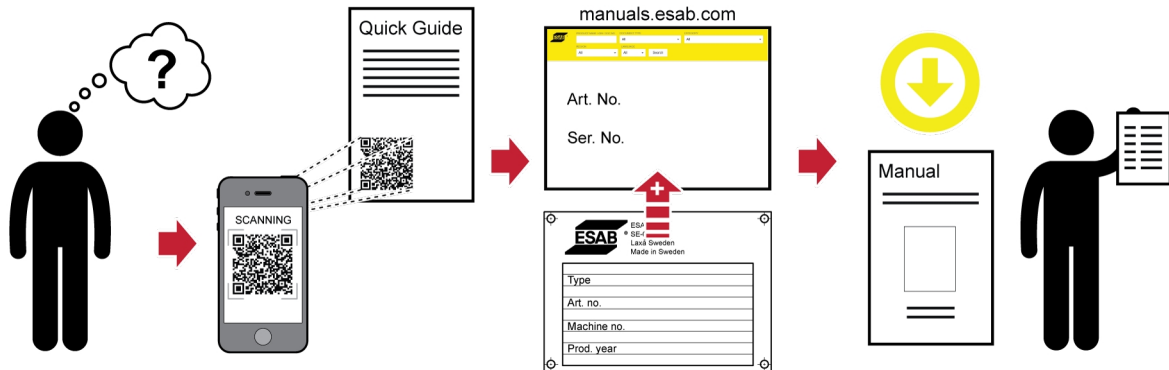

Quick Start Guide

WE CARE ABOUT THE ENVIRONMENT

FIND YOUR MANUAL ONLINE
manuals.esab.com

For contact information visit esab.com

ESAB AB, Lindholmsallén 9, Box 8004, 402 77 Gothenburg, Sweden, Phone +46 (0) 31 50 90 00